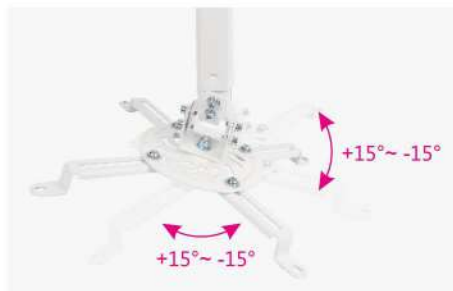

SH 01P

Universal Ceiling Projector Mount

**Great Flexibility
Adaptability**

RATED
Weight Capacity
13.5kg/29.7lbs

Profile
380-580mm/
15"-22.8"

Rotate
360°

Tilt Range
+15°--15°

Swivel Range
+15°--15°

Mounting Range
54-320mm/
2.1"-12.6"

Adjustable length
for your different choices.

Ceiling plate can be adjusted
for use with flat or sloping
ceiling.

Multi-angle adjustments
for quick and precise projector position.

Adjustable support arms
for projectors of different sizes.