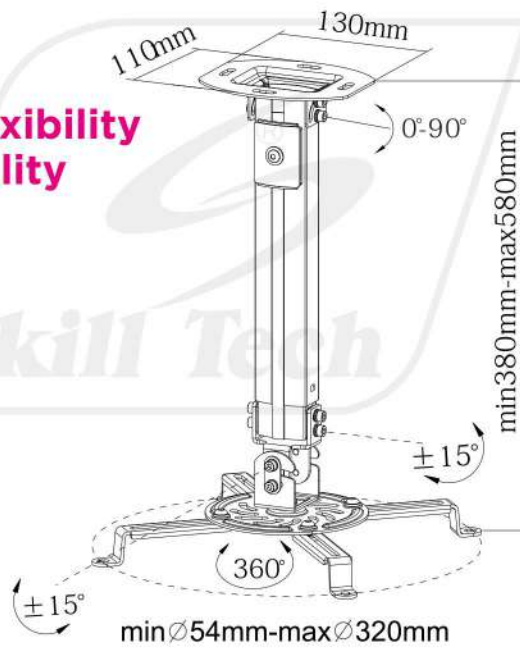

SH 01P

Universal Ceiling Projector Mount

**Great Flexibility
Adaptability**

RATED
Weight Capacity
13.5kg/29.7lbs

Profile
380-580mm/
15"-22.8"

Rotate
360°

Tilt Range
+15°--15°

Swivel Range
+15°--15°

Mounting Range
54-320mm/
2.1"-12.6"

Adjustable length
for your different choices.

Ceiling plate can be adjusted
for use with flat or sloping
ceiling.

Multi-angle adjustments
for quick and precise projector position.

Adjustable support arms
for projectors of different sizes.